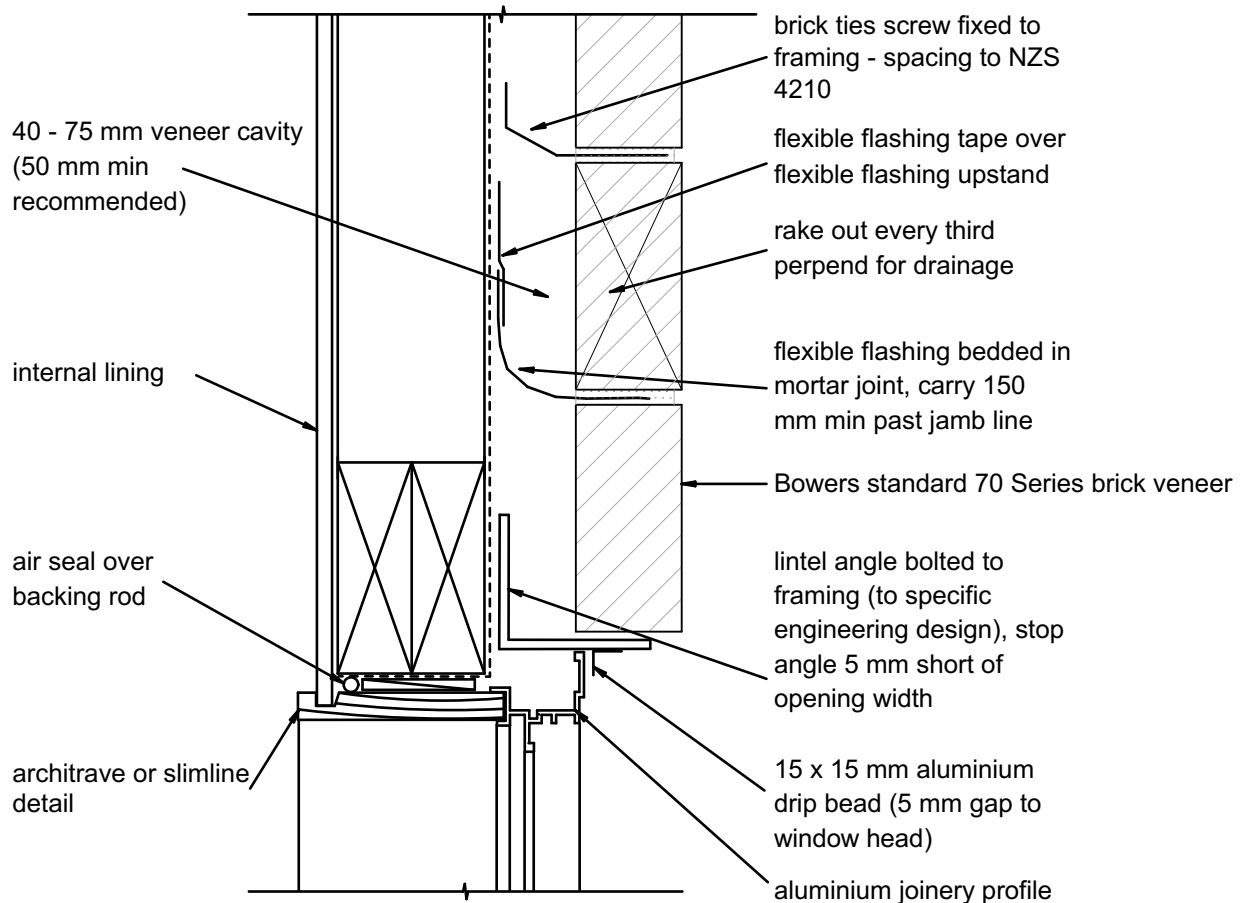

BOWERS
brothers concrete ltd

Bowers Brothers Masonry Veneer Aluminium Window Head- Lintel Supported by Framing Alternative Solution

Dwg. No. BB-12 Dwg. Scale- 1:5

Technical Support:

Steve Crossland

Steve.c@bowersbrothers.co.nz