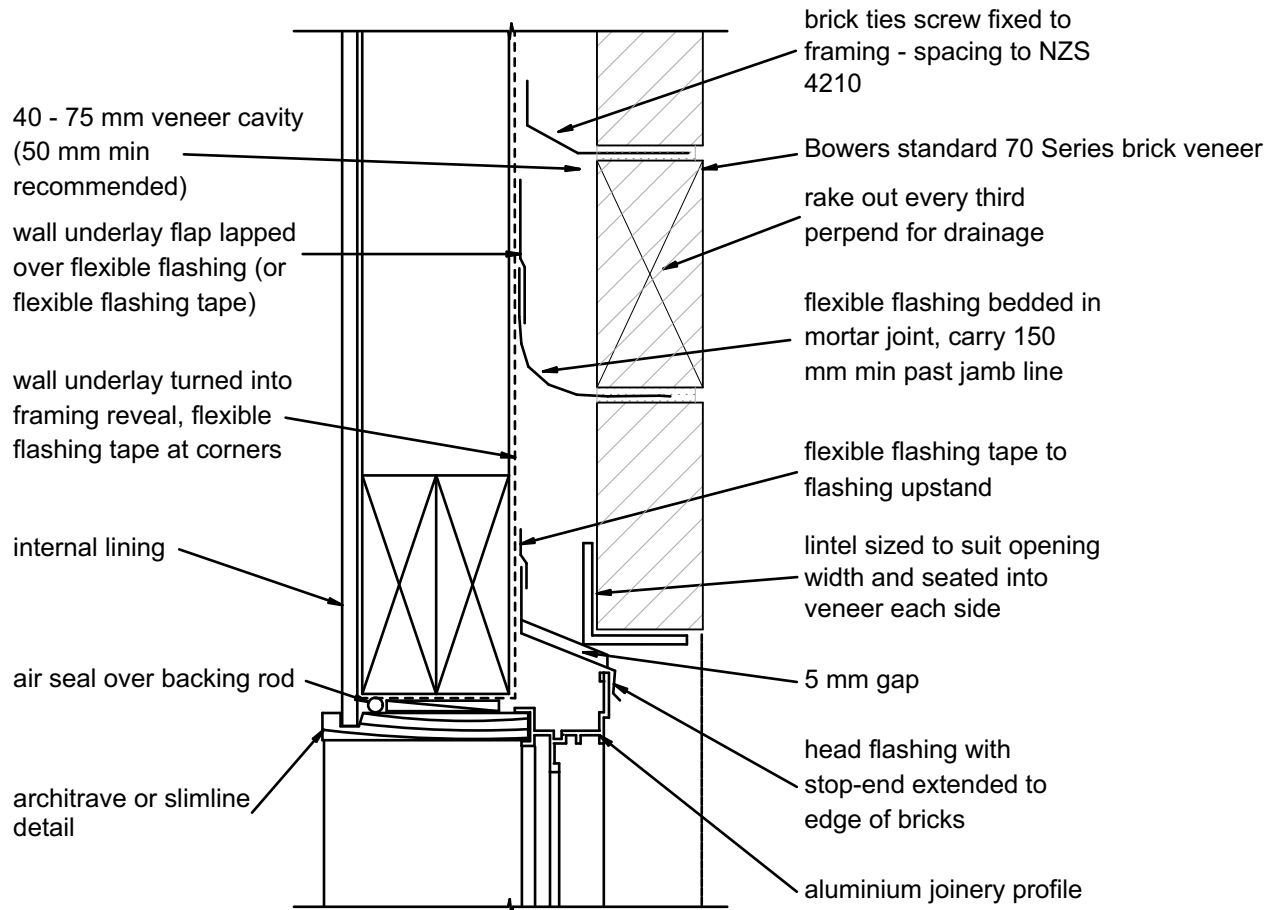

BOWERS

brothers concrete ltd

Bowers Brothers Masonry Veneer Aluminium Window Head - Lintel Supported by Brick Alternative Solution

Dwg. No. BB-13 Dwg. Scale- 1:5

Technical Support:

Steve Crossland

Steve.c@bowersbrothers.co.nz