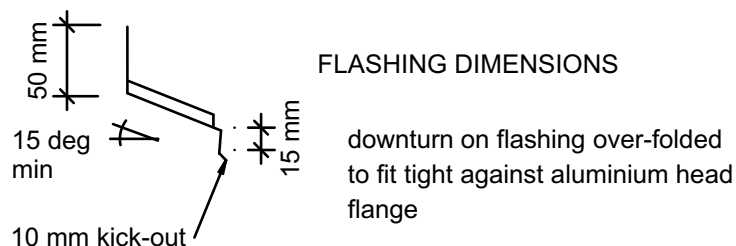

BOWERS

brothers concrete ltd

Bowers Brothers Masonry Veneer Aluminium Window Head - Lintel Supported by Brick Alternative Solution

Dwg. No. BB-13 Dwg. Scale- 1:5

Technical Support:

Steve Crossland

Steve.c@bowersbrothers.co.nz